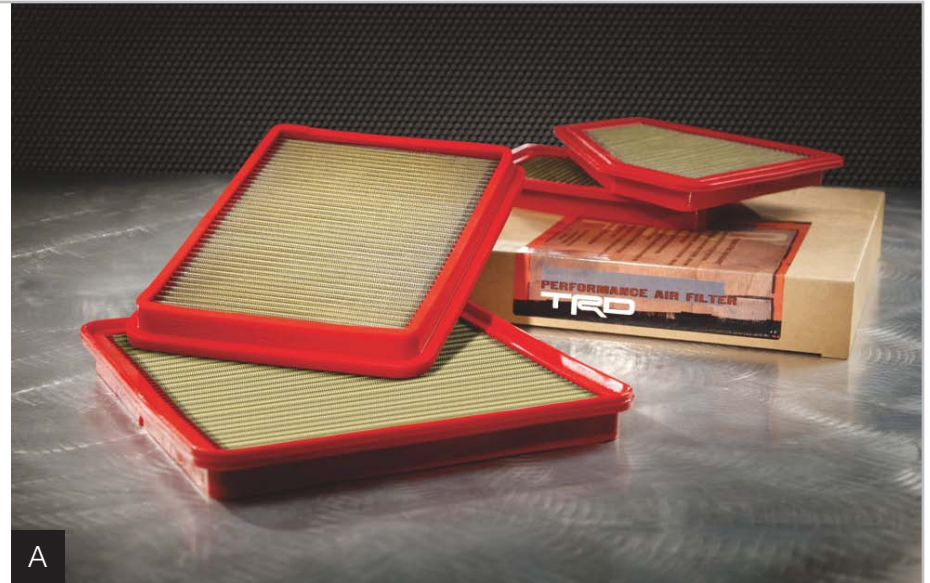

TRD Accessories

Raise your performance.

TRD Air Filter (A) You multi-task. Make sure your parts do too. This TRD air filter is designed to protect as it helps maintain the life of your engine.

- Unique oiled, four-ply cotton gauze in polyurethane body
- Enclosed in durable, epoxy-coated mesh and an elastomeric seal to help optimize a precise, leak-free fit
- Allows the maximum amount of air into the engine with the minimal amount of resistance

TRD Performance Oil Filter (B) Delivers exceptional filtration, lower flow restriction plus enhanced engine protection and durability.

- 100% synthetic fiber filtration medium designed to provide the highest possible dirt removal efficiency with lowest possible flow restriction

toyota.com/accessories